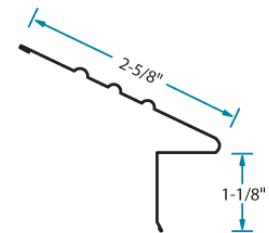

EDGEmaster® Eave Drip (Open Angle)

Style D Roof Edge (Open Angle) is designed to direct water into the gutter system by directing rain water run-off away from fascia. This product is installed over the roof edge and extends into the gutter. Features 90° angle and hemmed edges for safe, easy installation. Available in a variety of sizes and colors.

Product Data and Ordering Information

Material: .012 min thickness,
Dimensions: 2-5/8" leg
Part Number: See page 2 for part numbers

All Phillips products are made in the U.S.A.

ASTM and Code Standards

Phillips Roofing Metals meets or exceeds:

Storage

Avoid bending or other damage and store in a dry place protected from moisture.

Drawing not to scale

EDGEmaster® Eave Drip (Open Angle)

Eave Drip					
Products Available		Packaging For Eave Drip			
Part Description	Part Numbers	Length	Pieces Per Carton	Cartons Per Pallet	Feet Per Carton
5" Eave Drip - Mill (Galvanized) Finish	500ED-26HDG	10'	25	35	250
5" Eave Drip - White Finish	500ED-26WHT				
5" Eave Drip - Brown Finish	500ED-26BRN				
5" Eave Drip - Black Finish	500ED-26BLK				
5" Eave Drip - Bronze Finish	500ED-26BRZ	10'	10	100	100
5" Eave Drip - Tan Finish	500ED-26TAN				
5" Eave Drip - Mill (Galvanized) Finish	500ED-28HDG				
5" Eave Drip - White Finish	500ED-28WHT				
5" Eave Drip - Brown Finish	500ED-28BRN				
5" Eave Drip - Black Finish	500ED-28BLK				
5" Eave Drip - Bronze Finish	500ED-28BRZ				
5" Eave Drip - Tan Finish	500ED-28TAN				