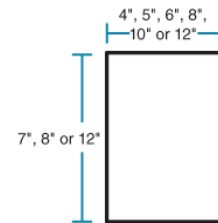

EDGEmaster® Flat Flashing Shingles

Flat Flashing Shingles are utility roofing metal products used in a variety of flashing applications. This product can be bent on the job to fit custom or fill in flashing requirements. Available in a variety of sizes and colors.

Product Data and Ordering Information

Material: .0.012 min thickness, G30 galvanized
Width: 4", 5", 6", 8", 10" or 12"
Length: 7", 8" or 12"
Part Number: See page 2 for part numbers

All Phillips products are made in the U.S.A.

ASTM and Code Standards

Phillips Roofing Metals meets or exceeds:

- ASTM A 653 Standard Specification for Steel Sheet, Zinc-Coated (Galvanized) or Zinc-Iron Alloy-Coated (Galvannealed) by the Hot-Dip Process
- SMACNA Residential Sheet Metal Guidelines 2001

SDS and other technical information available at www.phillipsmfg.com.

Leed Credits for Recycled Content

MR2 – The steel and vinyl used in Phillips Manufacturing products is 100% recyclable.

MR4 – Phillips Manufacturing steel and vinyl products have a minimum of:

Total recycled content:	30%
Post-consumer recycled content:	25%
Pre-consumer recycled content:	5%

Storage

Avoid bending or other damage and store in a dry place protected from moisture.

Drawing not to scale